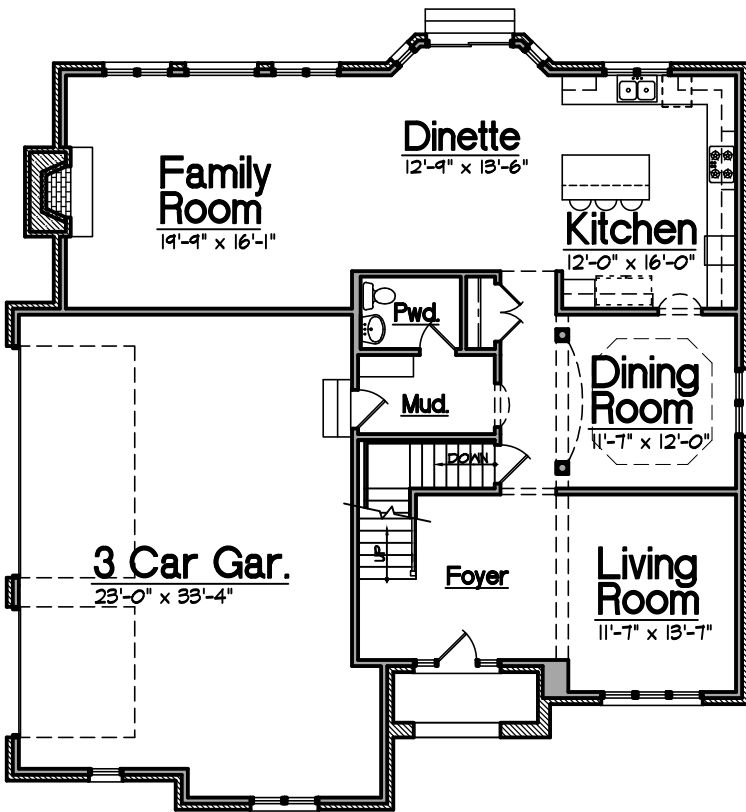

# The Jaqueline

3,340 Total Square Feet

First Floor Plan

Second Floor Plan