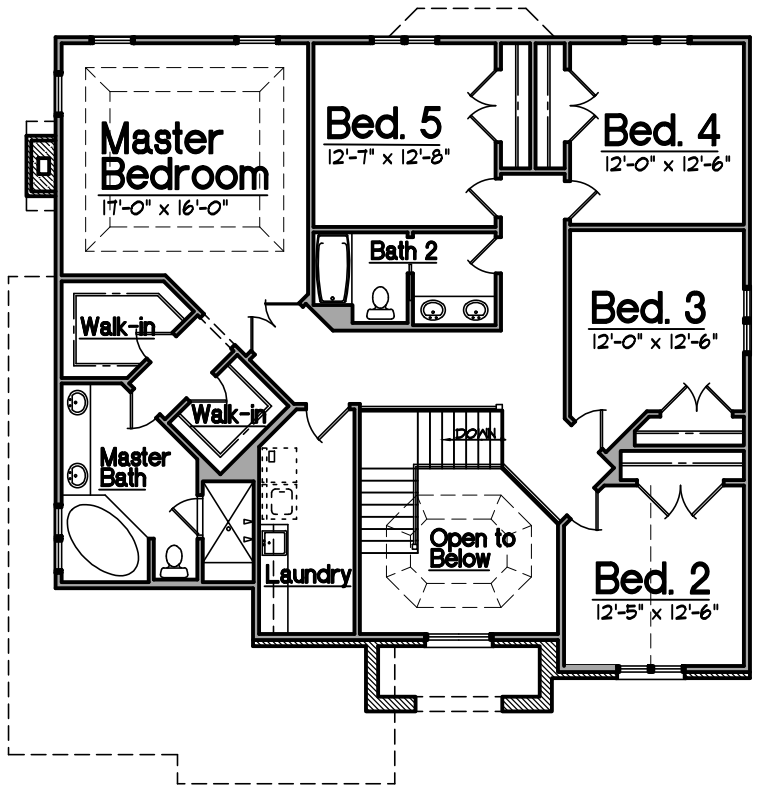

# The Jaqueline

3,340 Total Square Feet

First Floor Plan

Second Floor Plan