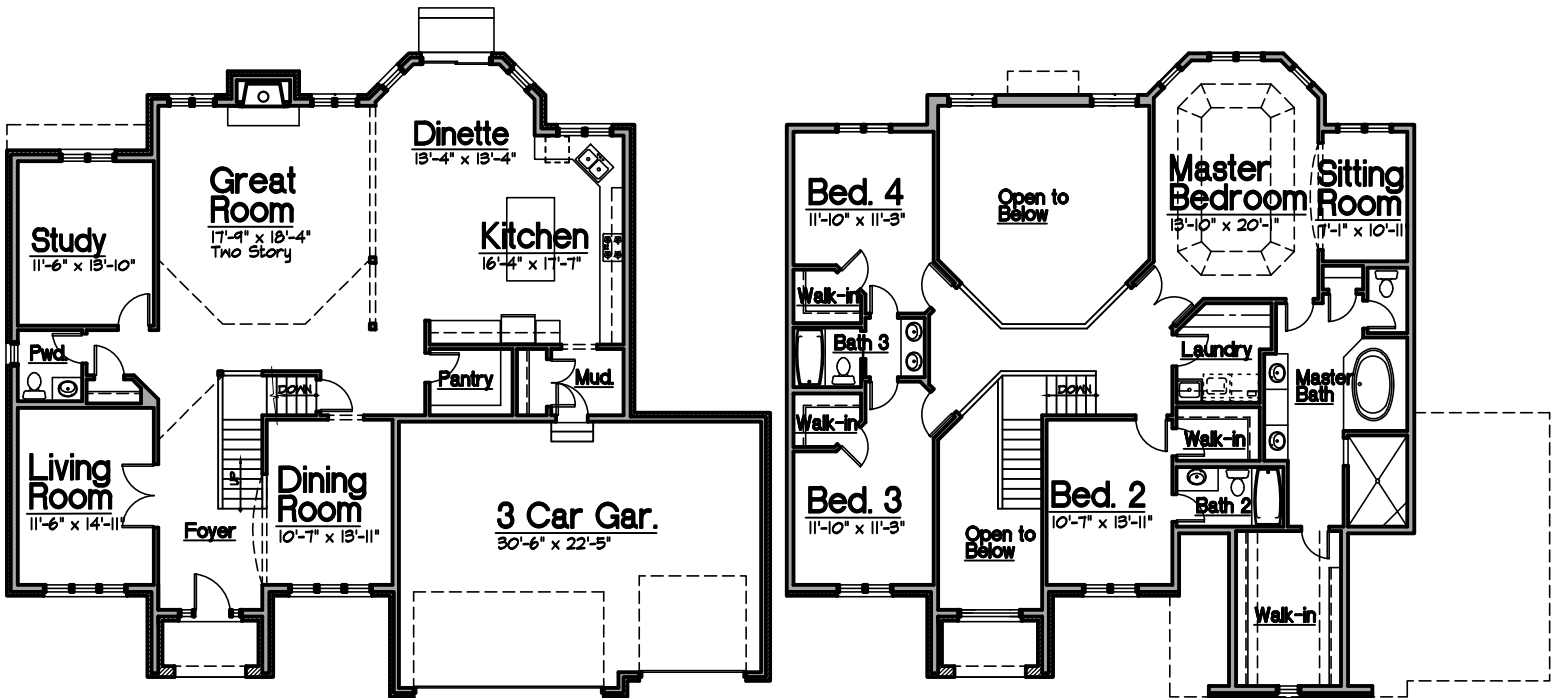

# The Kelly

3,698 Total Square Feet

First Floor Plan

Second Floor Plan