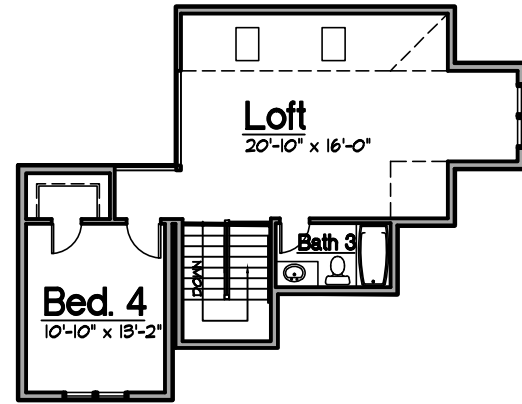

The Kelsey

2,861 Total Square Feet

Elevation 'A'

Elevation 'B'

Elevation 'C'

O'Malley Builders, Inc.

www.OMalleyBuilders.com

815-953-9100

Renderings and Floor Plans are an artist's interpretation and are subject to change without notice. Floor plan dimensions are subject to change without notice. Square footages are approximate.

The Kelsey

2,861 Total Square Feet

First Floor Plan

Optional Loft Plan
689 Additional Square Feet

O'Malley Builders, Inc.

www.OMalleyBuilders.com

815-953-9100

Renderings and Floor Plans are an artist's interpretation and are subject to change without notice. Floor plan dimensions are subject to change without notice. Square footages are approximate.