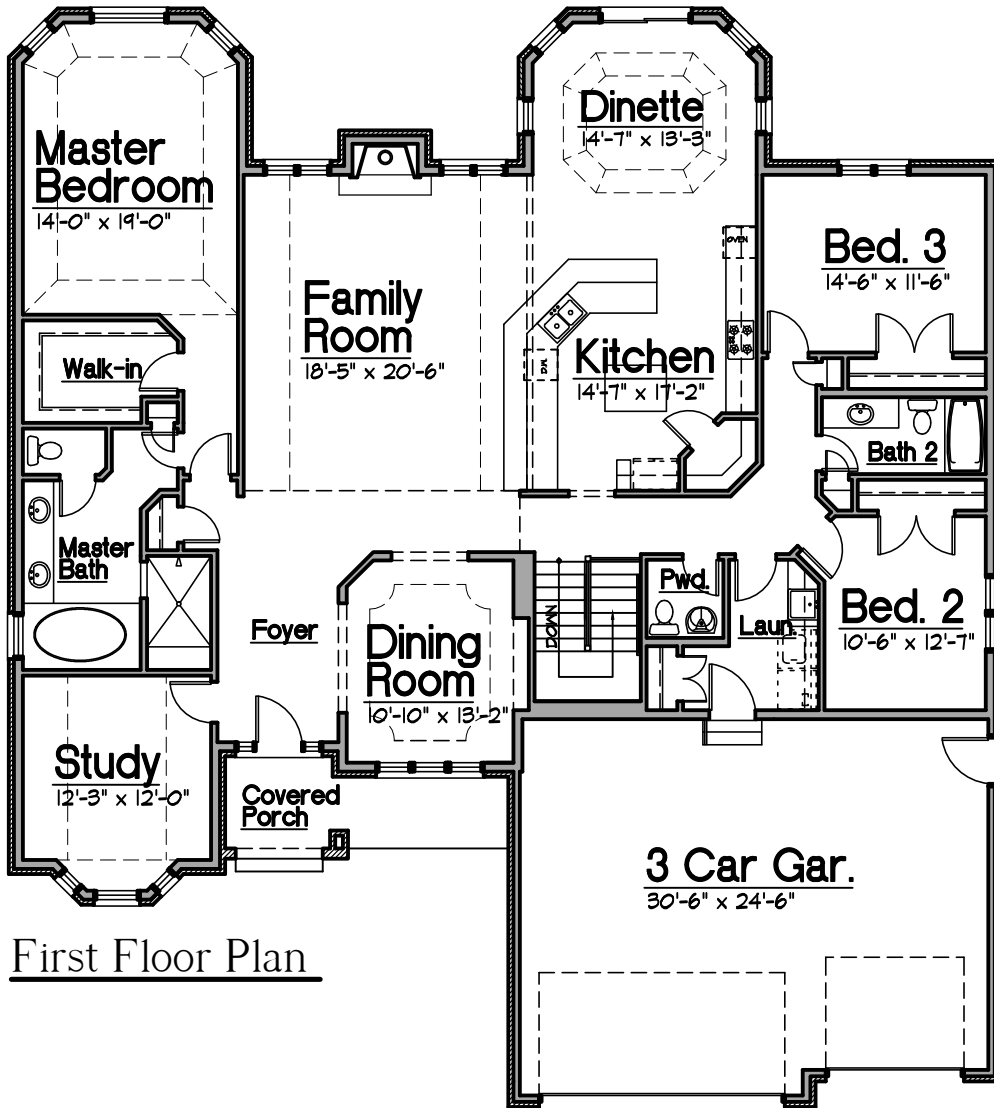

The Kelsey

2,861 Total Square Feet

Elevation 'A'

Elevation 'B'

Elevation 'C'

O'Malley Builders, Inc.

www.OMalleyBuilders.com

815-953-9100

Renderings and Floor Plans are an artist's interpretation and are subject to change without notice. Floor plan dimensions are subject to change without notice. Square footages are approximate.

The Kelsey

2,861 Total Square Feet

First Floor Plan

Optional Loft Plan
689 Additional Square Feet

O'Malley Builders, Inc.

www.OMalleyBuilders.com

815-953-9100

Renderings and Floor Plans are an artist's interpretation and are subject to change without notice. Floor plan dimensions are subject to change without notice. Square footages are approximate.