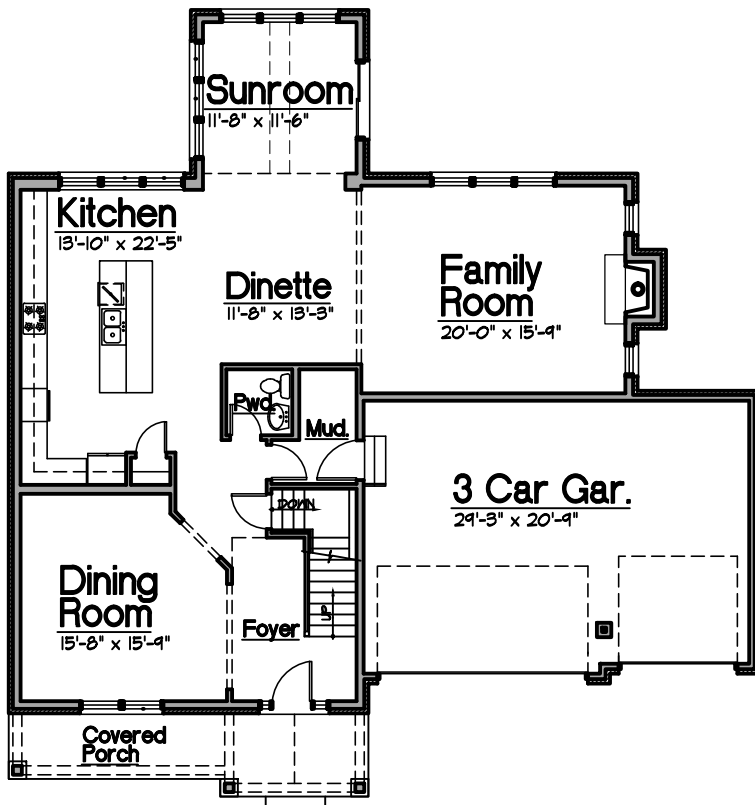

# The Jennifer II

3,326 Total Square Feet

First Floor Plan

Second Floor Plan