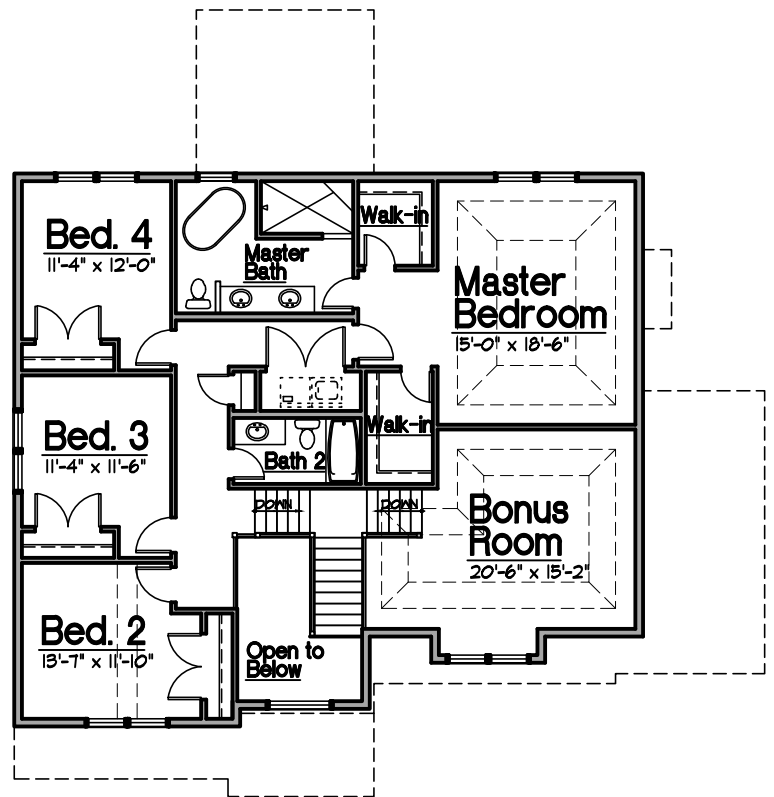

# The Jennifer II

3,326 Total Square Feet

First Floor Plan

Second Floor Plan